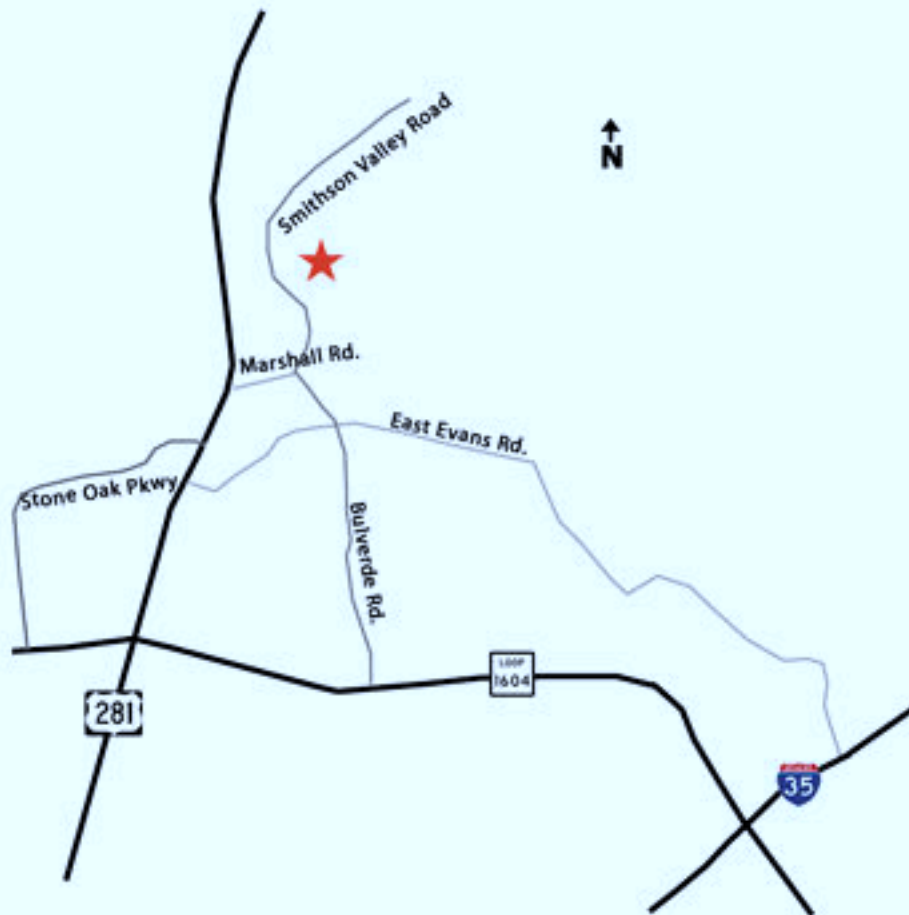

The Preserve at Indian Springs

DIRECTIONS

Take 281 North and make a right on Marshall Road.
At the first stop sign, take a left onto Bulverde Road.
Drive a little over one mile and make a right on Wilderness Oaks.
Follow Wilderness Oaks as it winds up the hill and make a left on
Preserve Parkway.
Take your first right (before the recreation center) on Preserve Crest
and the Welcome Home Center is on your right at 25619 Preserve Court.