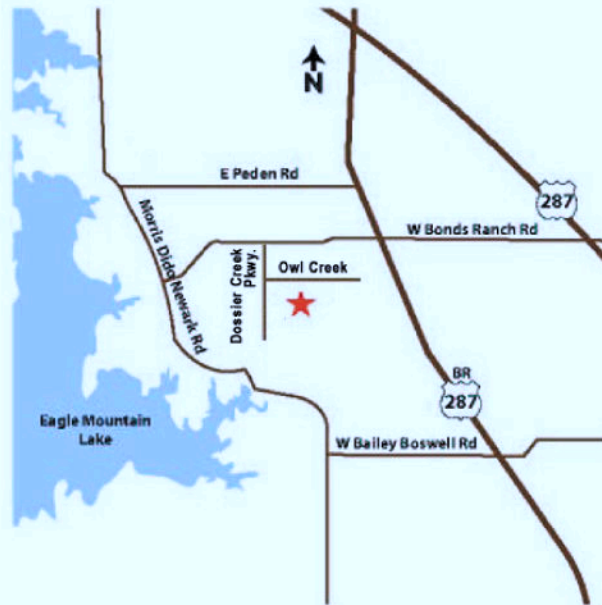

Bonds Ranch

Directions from Downtown Fort Worth

Take I-35W North. Exit to 820W. Continue on 820 and take the Azle Road exit. Turn right onto Azle Road. Turn right (north) on Boat Club Road (FM 1220). When Boat Club Road turns to the left, continue north on FM 1220 (now Morris Dido Road). Take a right on W. Bonds Ranch Road, and then a right on Dossier Creek Parkway. Bonds Ranch will be on your left.