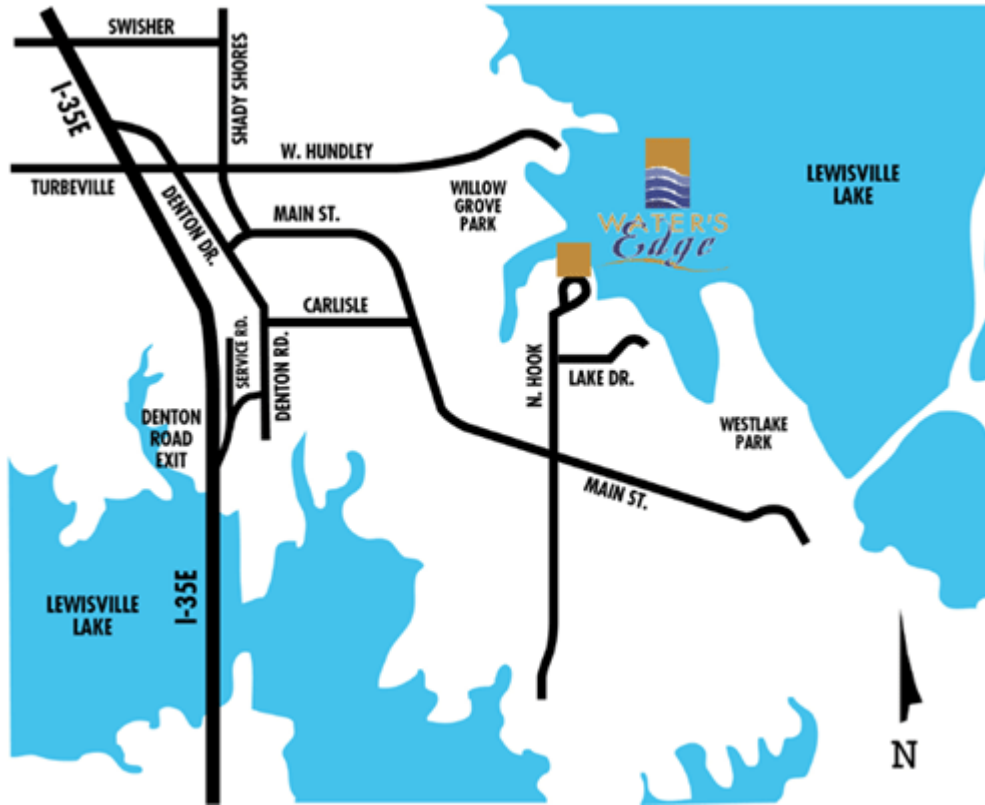

Water's Edge

Exit Denton Road off of I-35. Stay to the right and turn right on Carlisle (near the first convenience store). Go to the stop sign, which is Main Street, and turn right. After a curve to the left, turn left on N. Hook. Water's Edge/Lake Dallas is to the right up the hill where N. Hook ends at the lake and onto the property.