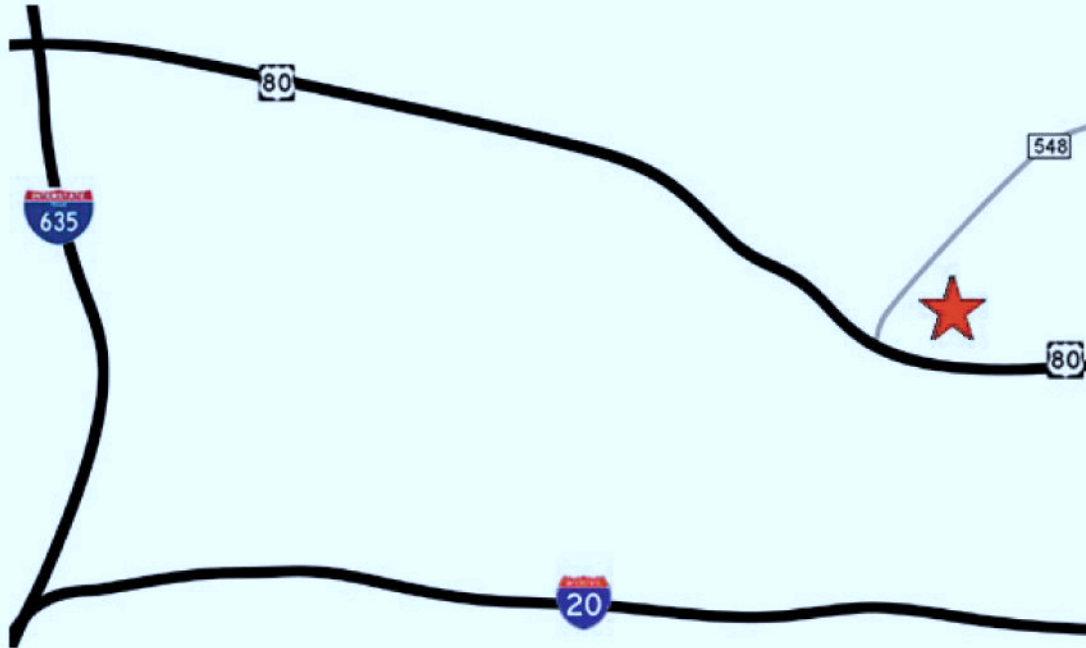

Windmill Farms

Directions from Hwy 80

From I-635, Take Highway 80 East through Forney. Exit Windmill Farms Blvd.; North on overpass over HWY 80; Left on Reeder Rd.; Left on Spyglass; Left on Mill Creek Way.